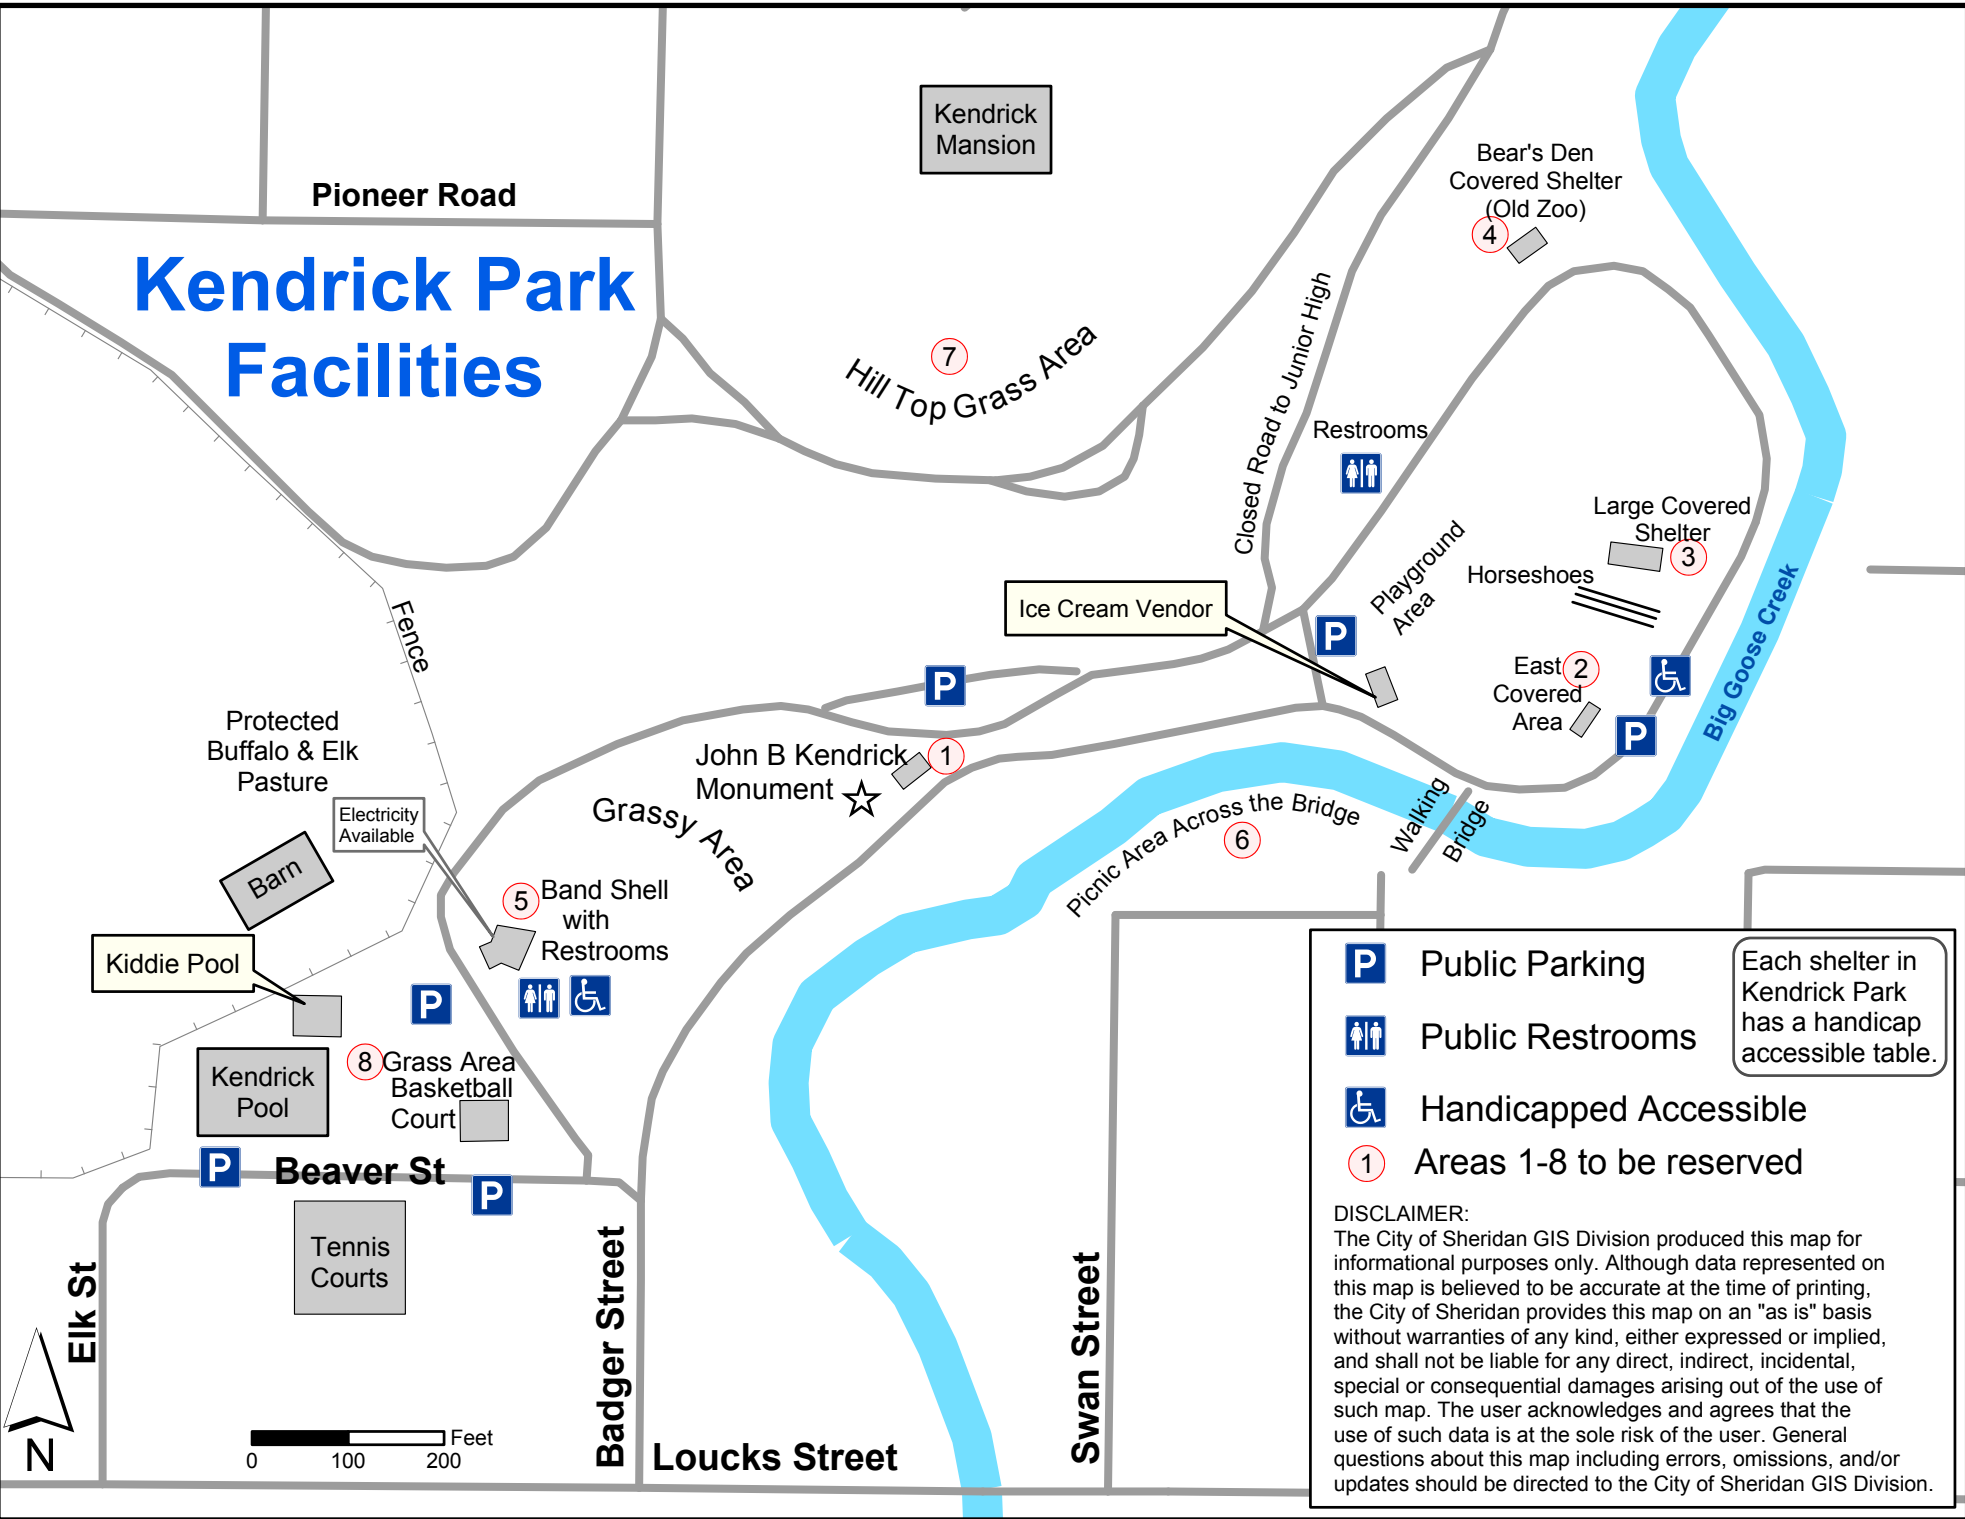

# Kendrick Park Facilities

- Public Parking
- Public Restrooms
- Handicapped Accessible
- Areas 1-8 to be reserved

Each shelter in Kendrick Park has a handicap accessible table.

**DISCLAIMER:**  
 The City of Sheridan GIS Division produced this map for informational purposes only. Although data represented on this map is believed to be accurate at the time of printing, the City of Sheridan provides this map on an "as is" basis without warranties of any kind, either expressed or implied, and shall not be liable for any direct, indirect, incidental, special or consequential damages arising out of the use of such map. The user acknowledges and agrees that the use of such data is at the sole risk of the user. General questions about this map including errors, omissions, and/or updates should be directed to the City of Sheridan GIS Division.