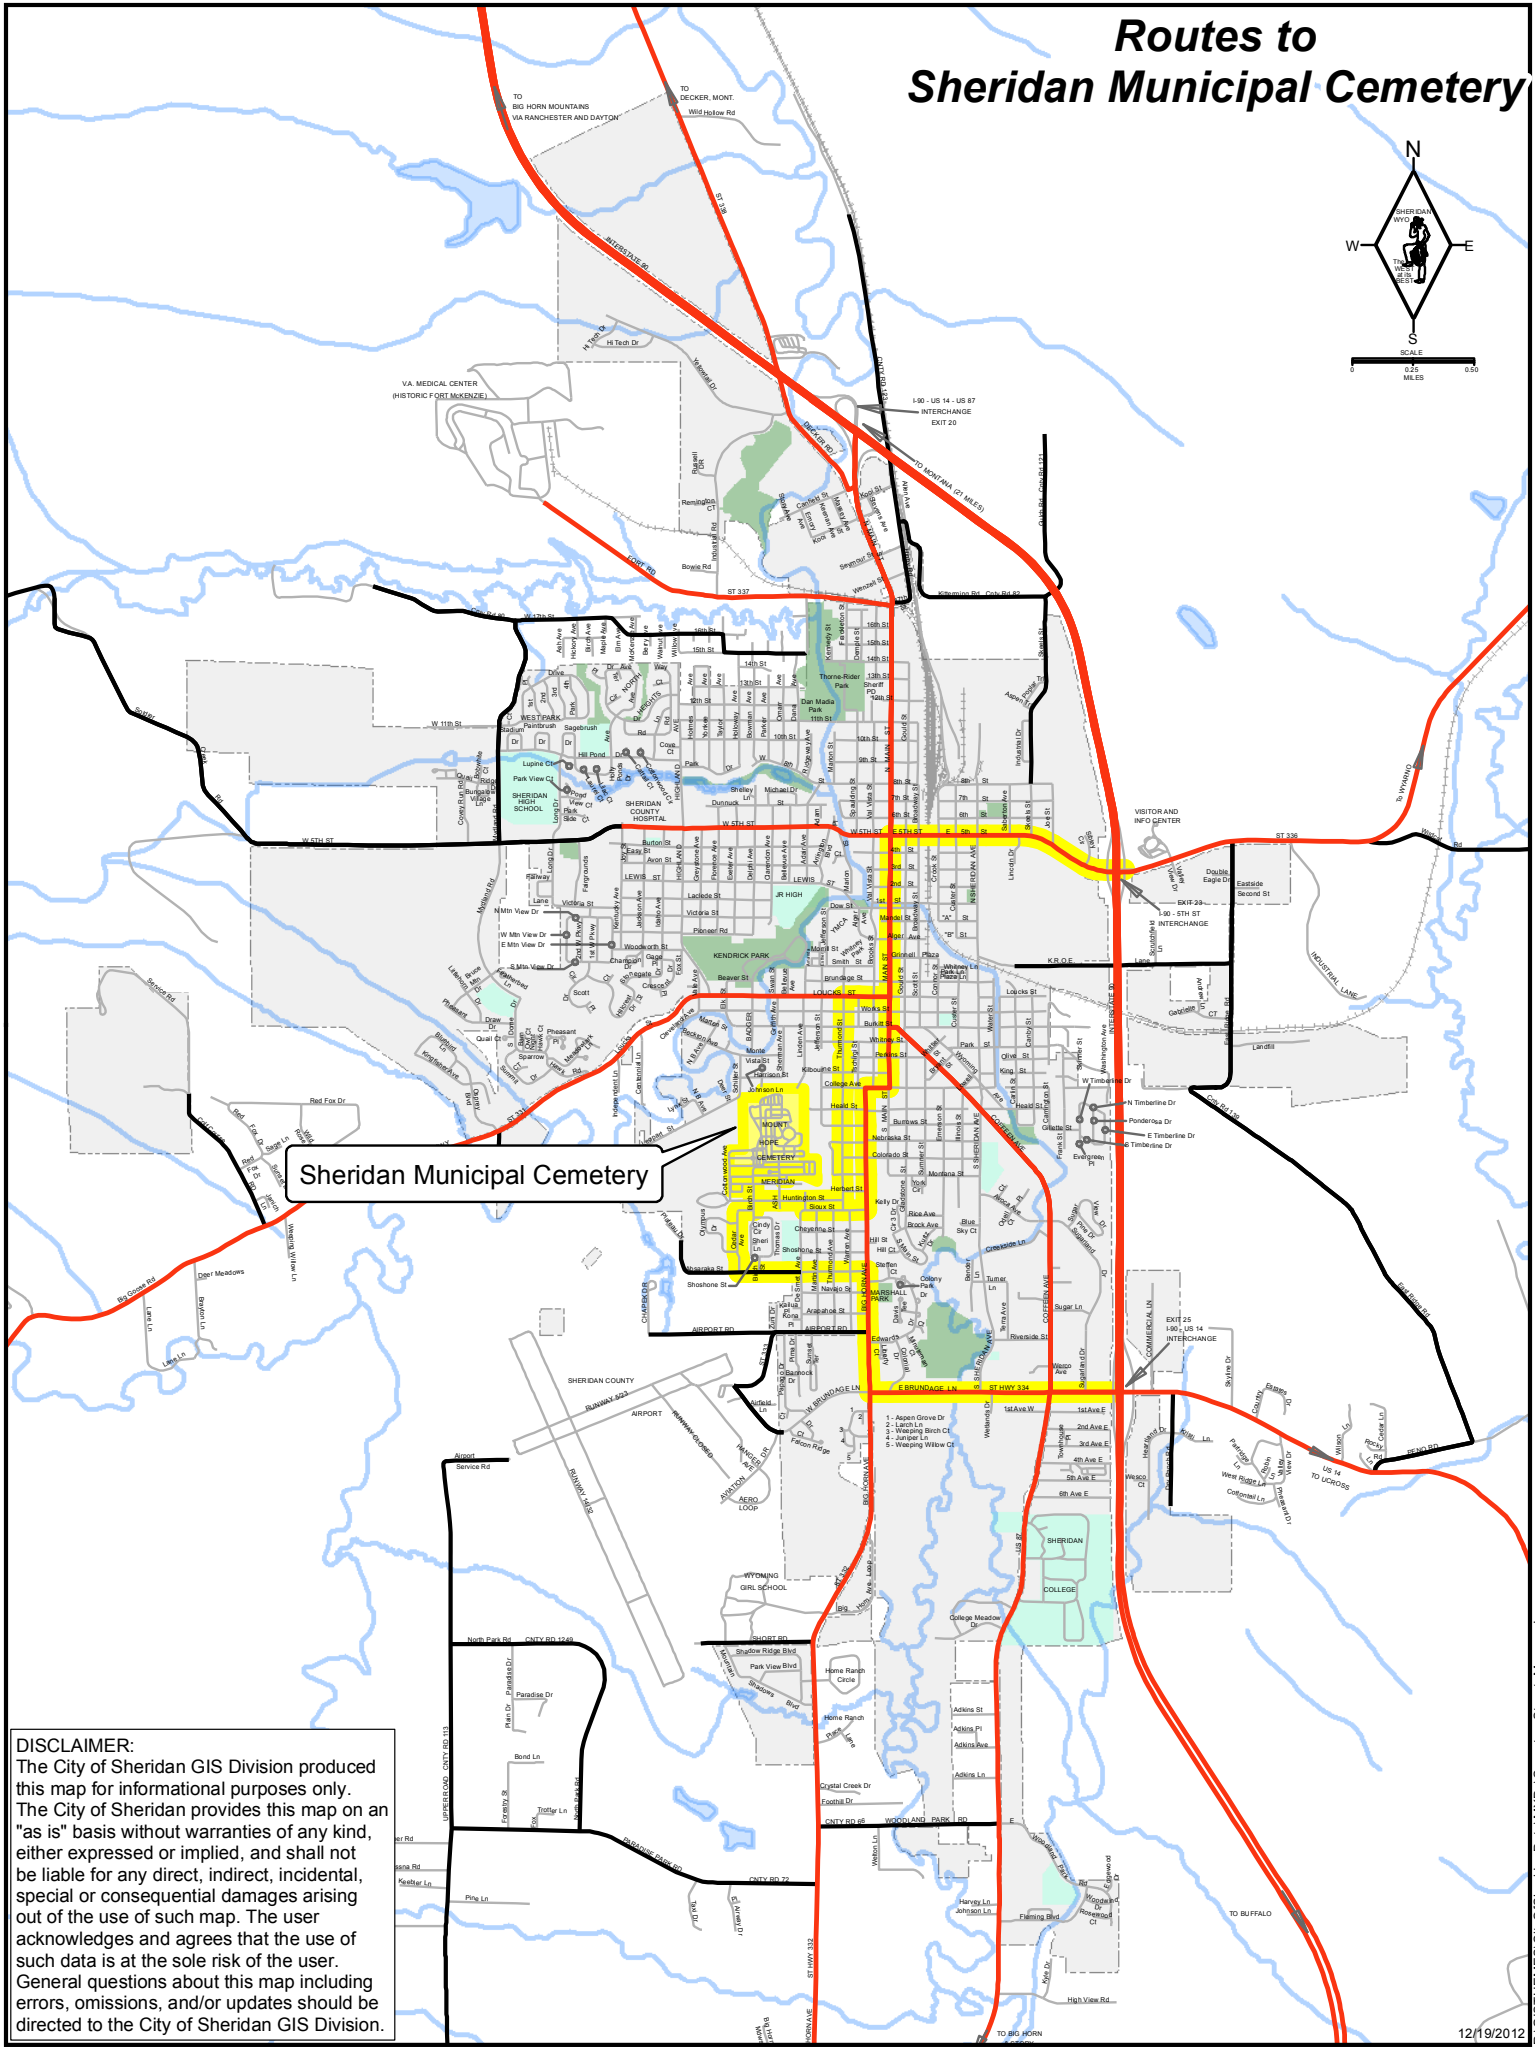

# Routes to Sheridan Municipal Cemetery

Sheridan Municipal Cemetery

**DISCLAIMER:**  
 The City of Sheridan GIS Division produced this map for informational purposes only. The City of Sheridan provides this map on an "as is" basis without warranties of any kind, either expressed or implied, and shall not be liable for any direct, indirect, incidental, special or consequential damages arising out of the use of such map. The user acknowledges and agrees that the use of such data is at the sole risk of the user. General questions about this map including errors, omissions, and/or updates should be directed to the City of Sheridan GIS Division.